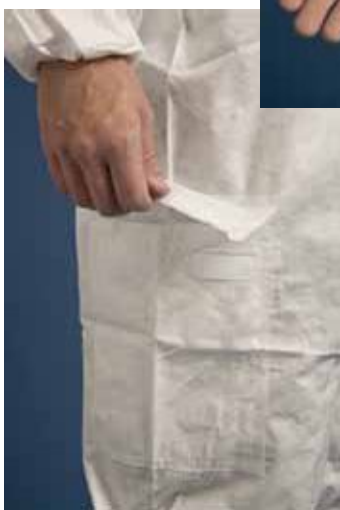

Our very popular Splash Resistant coverall!!

CS3313 OREX *Deluxe* Coverall

Strong and splash resistant to water and liquids. It has a dosimetry loop and chest pocket, reinforced knees and a tighter weave to ensure better protection when needed. The deluxe coverall still “breathes” as well as a standard untreated cotton coverall. White.

Sizes: Medium - 6XLarge
Sold in cases of 25 each

New for 2009!

“ThumbHoles” on the inner sleeve and a large Cargo Pocket on the right thigh. Cargo pocket has a hook and loop closure flap